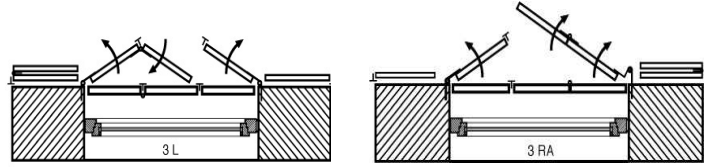

OPENING-HANDING SCHEMES WITH FITTING ASSORTMENT

Fitting Assortment (Schema 3L and 3R)

4 x Universal or Screwed Pin or Plate with Hinge Pin
4 x Plastic Reducing Sleeve, Sys Plastic Reducing Sleeve

4 x Sys Wall Band, JustierFix or Universal Aluminium Strap

2 x Sys Aluminium Hinge Set straight oder offset

2 x Shutter Holder, Ladies Head or Shutter Swivel Holder

Shutter Rake with Jalousie Arm or Sys Sys Adjustable Pulling Stay, Espagnolette, SHUTTER MIDDLE LOCK