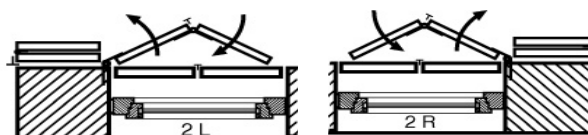

Fitting Assortment (Schema 2L and 2R)

2 x Universal or Screwed Pin or Plate with Hinge Pin
 2 x Plastic Reducing Sleeve, Sys Plastic Reducing Sleeve

2 x Sys Wall Band, JustierFix or Universal Aluminium Strap

2 x Aluminium Hinge Set straight oder offset

1 x Shutter Holder, Ladies Head or Shutter Swivel Holder

Shutter Rake with Jalousie Arm or Sys Sys Adjustable Pulling Stay, Espagnolette, SHUTTER MIDDLE LOCK