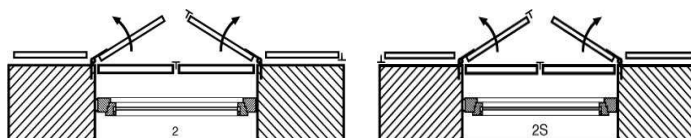

OPENING-HANDING SCHEMES WITH FITTING ASSORTMENT

Fitting Assortment (Schema 1L and 1R)

2 x Universal or Screwed Pin or Plate with Hinge Pin
 2 x Plastic Reducing Sleeve, Sys Plastic Reducing Sleeve

2 x Sys Wall Band, JustierFix or Universal Aluminium Strap

1 x Shutter Holder, Ladies Head or Shutter Swivel Holder

Shutter Rake with Jalousie Arm or Sys Sys Adjustable Pulling Stay, Espagnolette, SHUTTER MIDDLE LOCK

Fitting Assortment (Schema 2 and 2S)

4 x Universal or Screwed Pin or Plate with Hinge Pin
 4 x Plastic Reducing Sleeve, Sys Plastic Reducing Sleeve

4 x Sys Wall Band, JustierFix or Universal Aluminium Strap

2 x Shutter Holder, Ladies Head or Shutter Swivel Holder

Shutter Rake with Jalousie Arm or Sys Sys Adjustable Pulling Stay, Espagnolette, SHUTTER MIDDLE LOCK