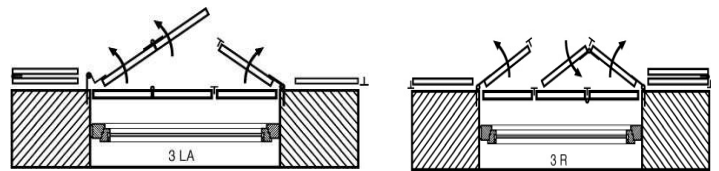

Fitting Assortment (Schema 3LA and 3RA)

4 x Universal or Screwed Pin or Plate with Hinge Pin
4 x Plastic Reducing Sleeve, Sys Plastic Reducing Sleeve

4 x Sys Wall Band, JustierFix or Universal Aluminium Strap

2 x Sys Aluminium Hinge Set straight oder offset

2 x Shutter Holder, Ladies Head or Shutter Swivel Holder

Shutter Rake with Jalousie Arm or Sys Sys Adjustable Pulling Stay, Espagnolette, SHUTTER MIDDLE LOCK