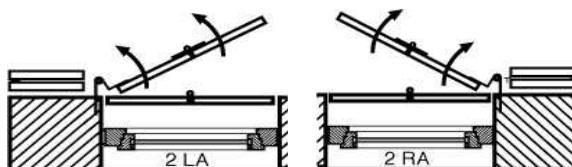

Fitting Assortment (Schema 2LA and 2RA)

2 x Universal or Screwed Pin or Plate with Hinge Pin
 2 x Plastic Reducing Sleeve, Sys Plastic Reducing Sleeve

2 x Sys Wall Band, JustierFix or Universal Aluminium Strap

2 x Aluminium Hinge Set straight oder offset

1 x Shutter Holder, Ladies Head or Shutter Swivel Holder

Shutter Rake with Jalousie Arm or Sys Sys Adjustable Pulling Stay, Espagnolette, SHUTTER MIDDLE LOCK

OPENING-HANDING SCHEMES WITH FITTING ASSORTMENT

Fitting Assortment (Schema 3L and 3R)

4 x Universal or Screwed Pin or Plate with Hinge Pin
4 x Plastic Reducing Sleeve, Sys Plastic Reducing Sleeve

4 x Sys Wall Band, JustierFix or Universal Aluminium Strap