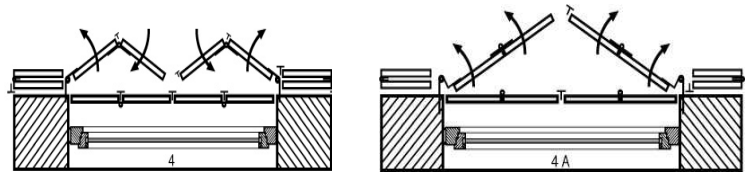

2 x Sys Aluminium Hinge Set straight oder offset

2 x Shutter Holder, Ladies Head or Shutter Swivel Holder

Shutter Rake with Jalousie Arm or Sys Sys Adjustable Pulling Stay, Espagnolette, SHUTTER MIDDLE LOCK

Fitting Assortment (Schema 4A and 4)

4 x Universal or Screwed Pin or Plate with Hinge Pin
4 x Plastic Reducing Sleeve, Sys Plastic Reducing Sleeve

4 x Sys Wall Band, JustierFix or Universal Aluminium Strap